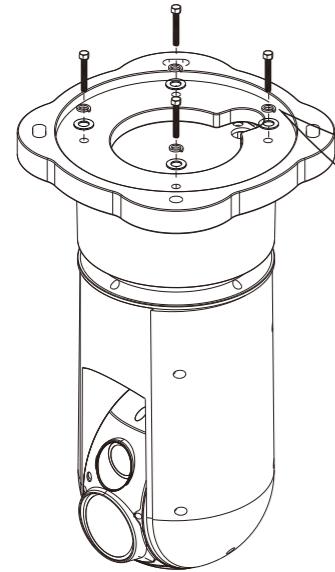

1X  
Mounting Base

M8\*35

4X

4X

Ø8\*Ø14\*1.5

4X

Ø8\*1

4X M8\*35

4X Ø8\*1

4X Ø8\*Ø14\*1.5

Upright

Screws X4  
( Not Included )

Floor

Pendant

Concrete Ceiling

Screws X4  
( Not Included )