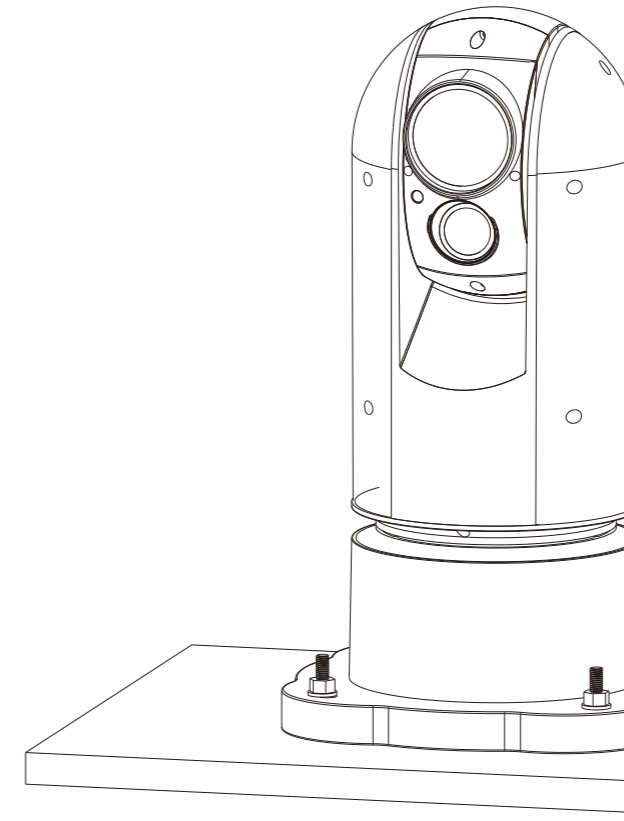

1X  
Mounting Base

M8\*35

4X

4X

Ø8\*Ø14\*1.5

4X

Ø8\*1

4X M8\*35

4X Ø8\*1

4X Ø8\*Ø14\*1.5

Upright

Screws X4  
( Not Included )

Floor

Pendant

Concrete Ceiling

Screws X4  
( Not Included )