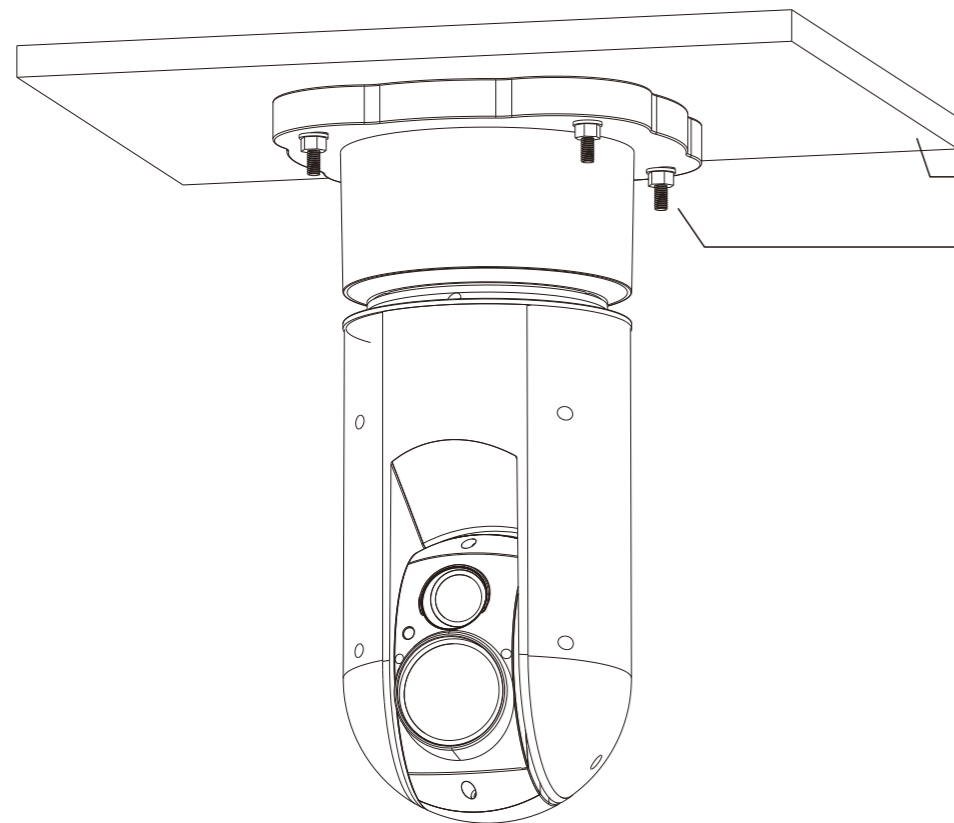

1X  
Mounting Base

M8\*35

4X

4X

Ø8\*Ø14\*1.5

4X

Ø8\*1

4X M8\*35

4X Ø8\*1

4X Ø8\*Ø14\*1.5

Upright

Screws X4  
( Not Included )

Floor

Pendant

Concrete Ceiling

Screws X4  
( Not Included )