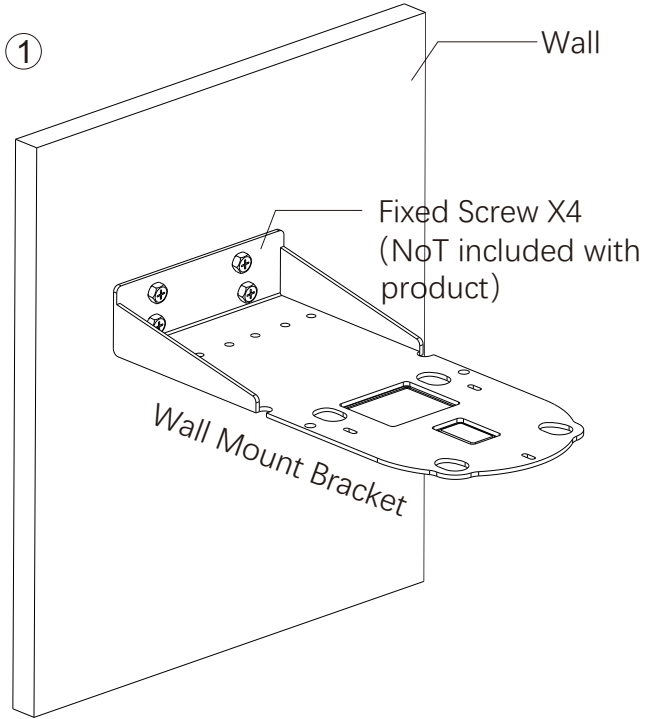

1X

Wall Mount Bracket

3X

M4*8PW

Pendant Installation

Standard Installation